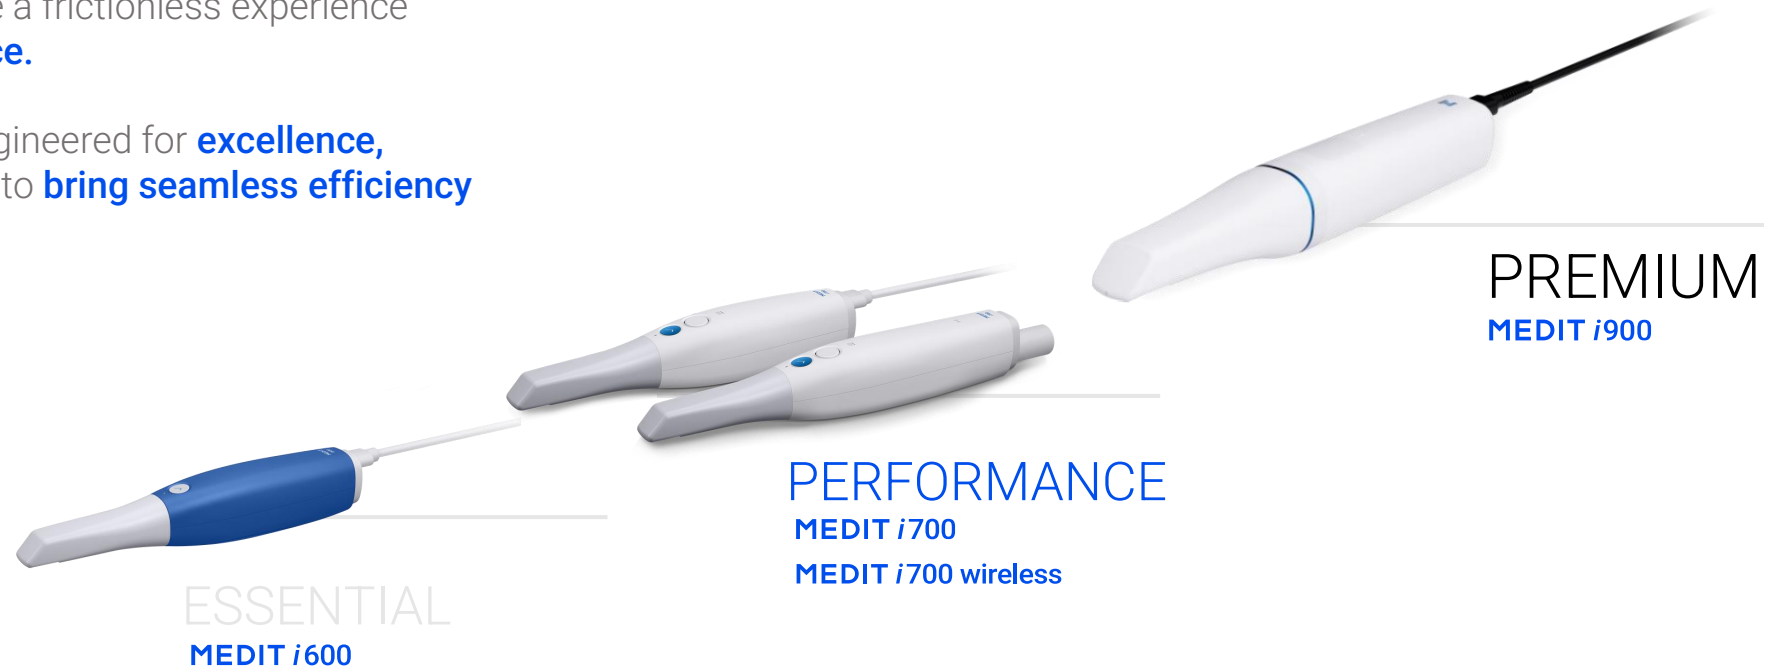

MEDIT *i*900

Our premium scanner **Medit *i*900** redefines the scanning process, making it not just a task but a **fascinating journey**.

Each element is designed for **effortless use**, ensuring users can confidently promise a frictionless experience **from purchase to performance**.

Welcome to a lineup that's engineered for **excellence**, created to captivate, and built to **bring seamless efficiency** to every user.