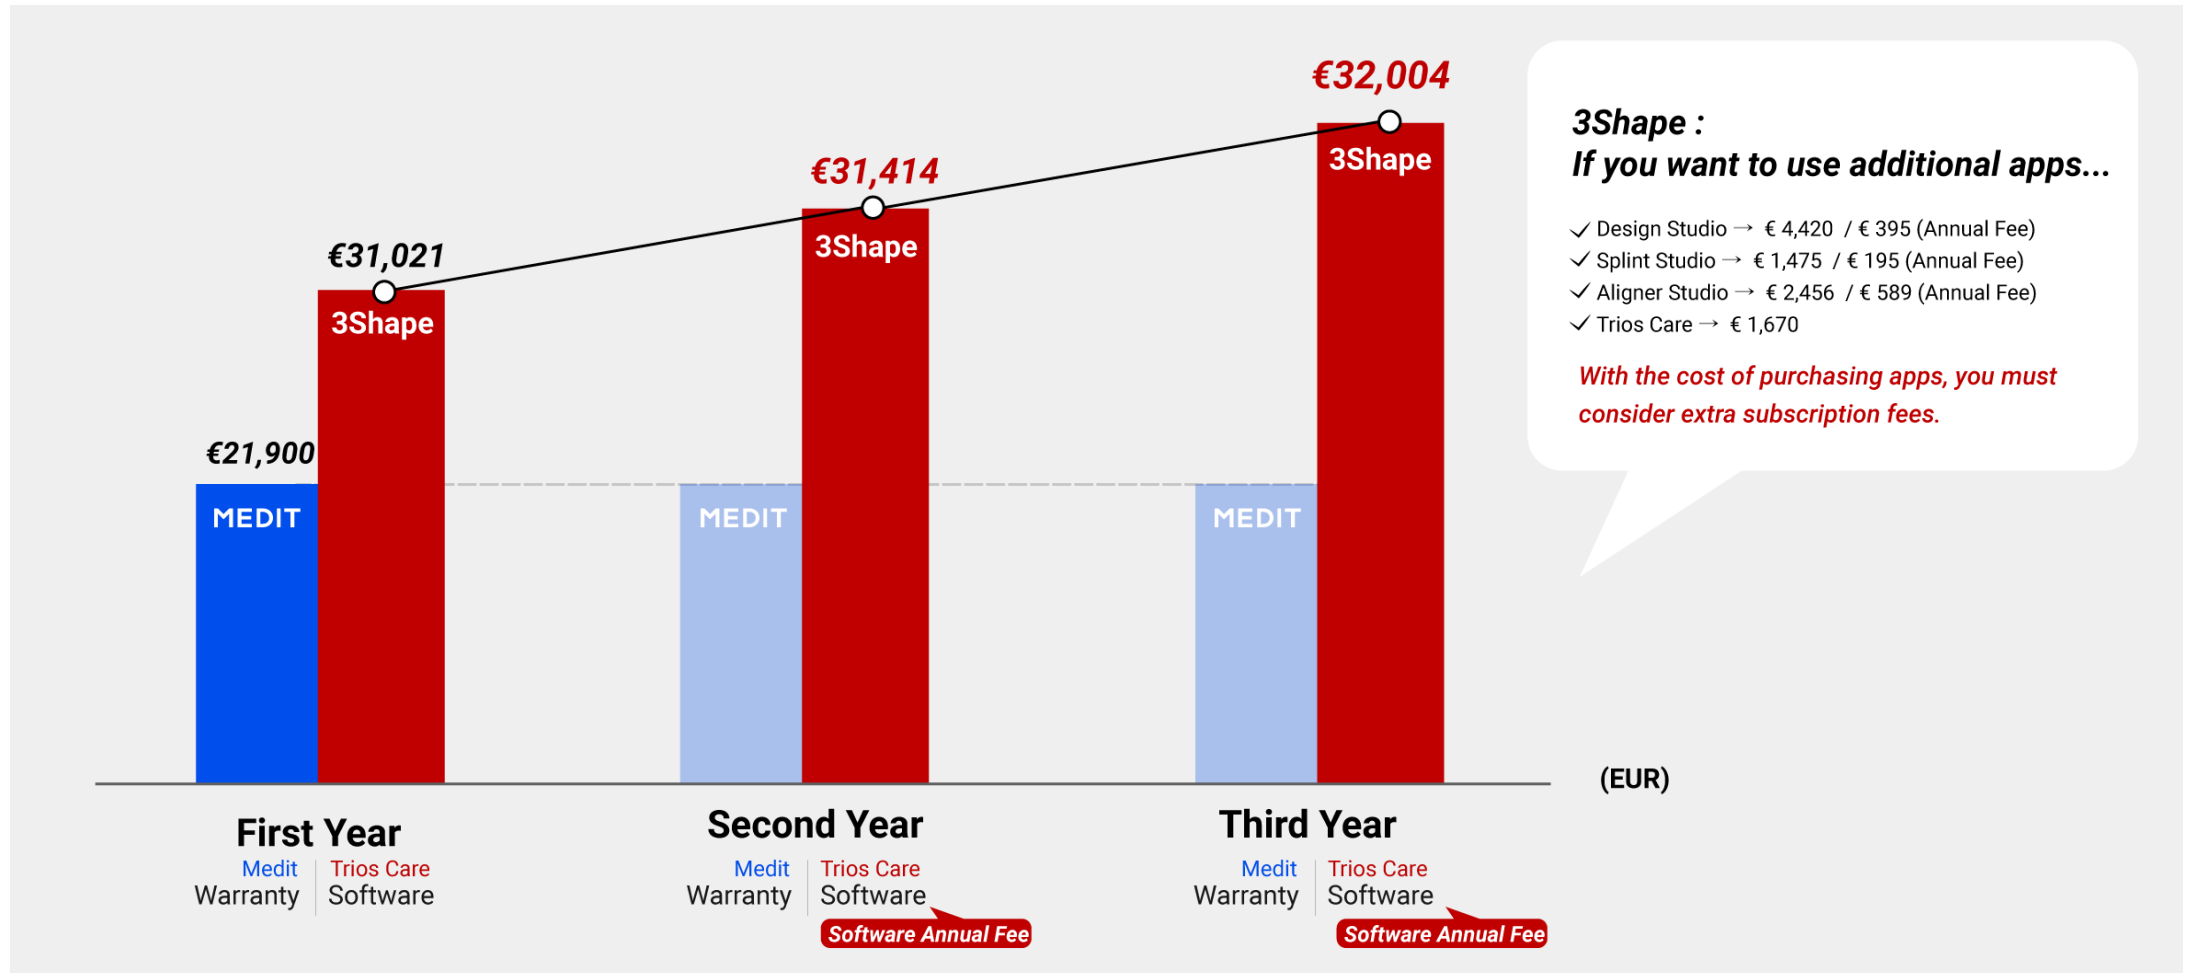

Medit i900 – i900 Success Plan (3Y TCO)

MEDIT

Witness the gap widen in your favor, ensuring long-term savings and unmatched value.

Scanner Models : Medit i900 vs. 3Shape TRIOS 5

*Software, apps, warranty include Trios Care (Internal market research data)