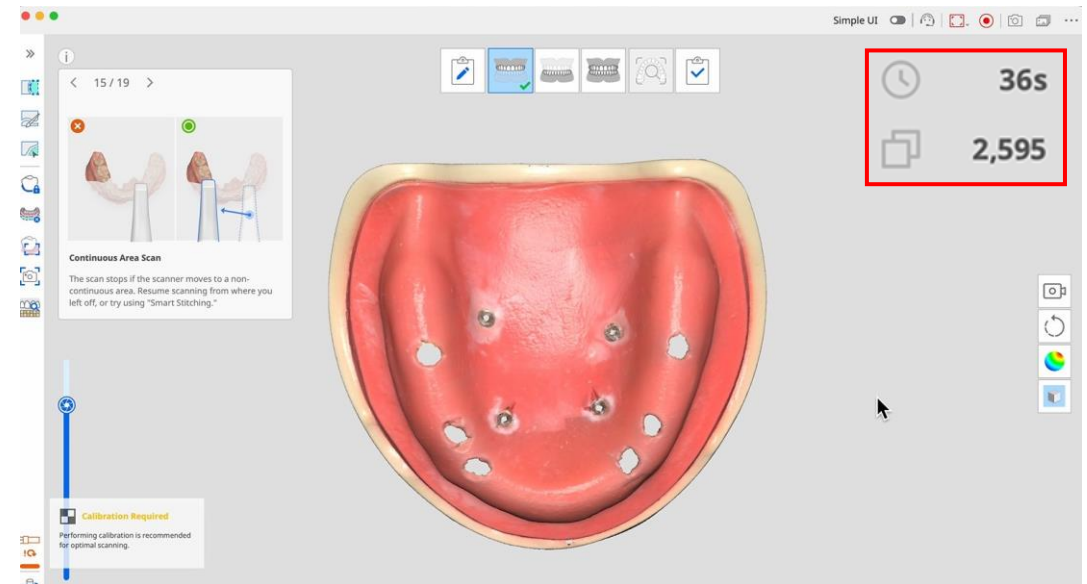

Comparative Product