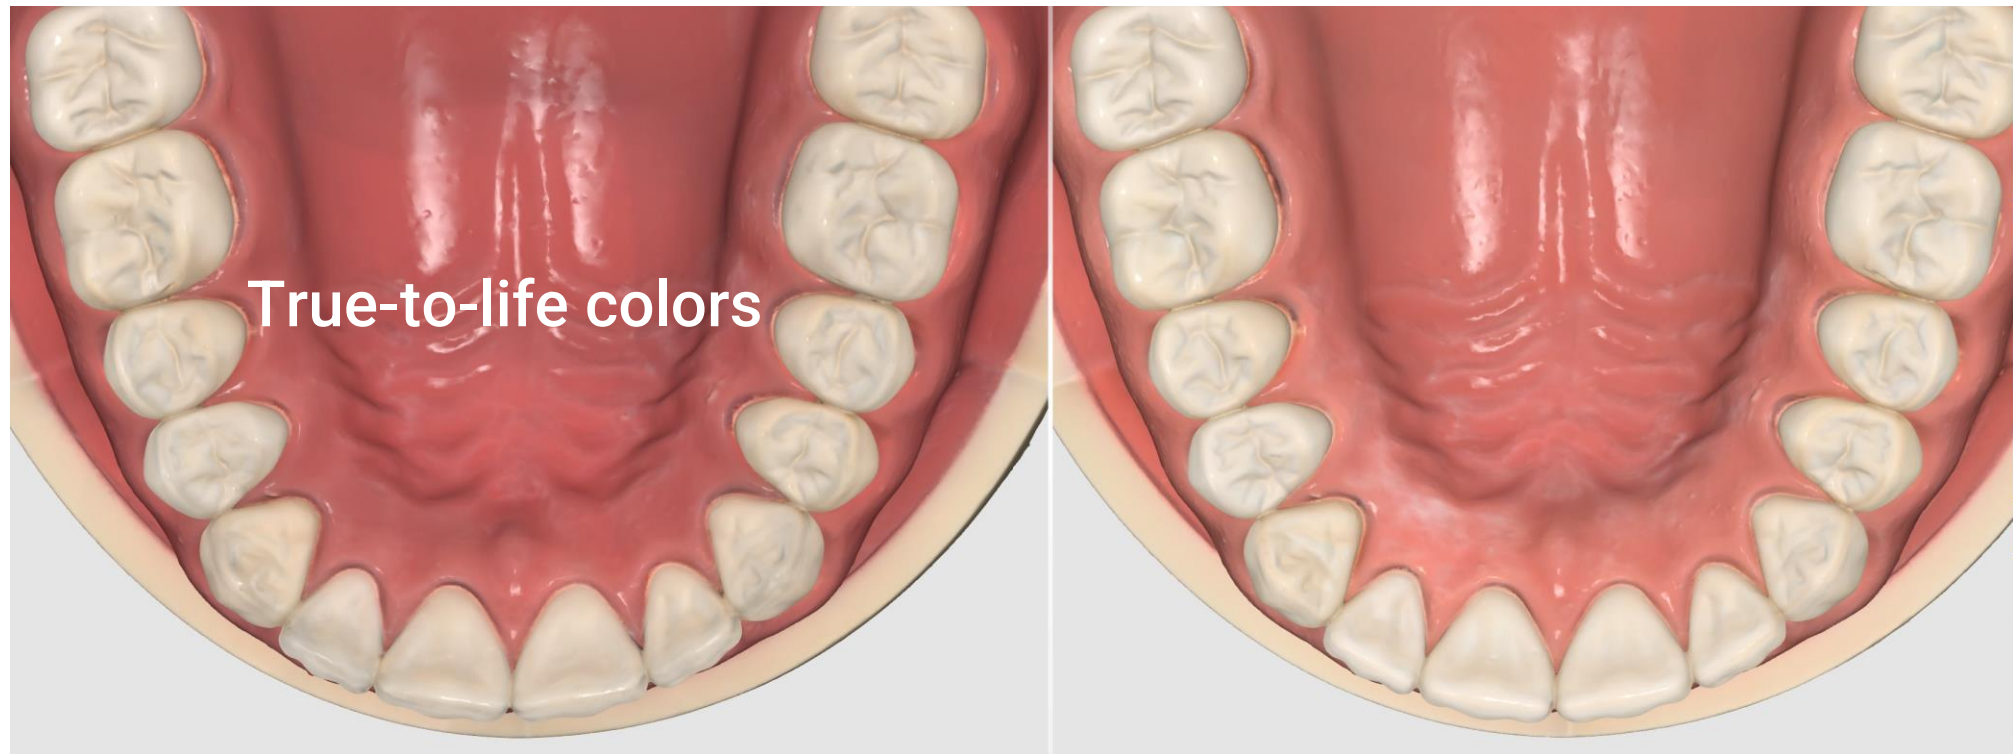

## Experience unmatched convenience and portability.

Designed for ease, our scanner ensures you can move freely, without the weight holding you back. Weighing merely 165g, lighter than your smartphone, the i900 feels like it is almost floating in your hand. Embrace the freedom of a device that's as light as it is powerful, turning every scanning session into an effortless experience.

## MEDIT *i900*

Touch Band & Touch Pad  
Our lightest, most compact

***3<sup>rd</sup> generation  
all-new optical engine***

Enhanced range of FOV  
Unibody with perfect balance

MEDIT

## Precision is at the heart of what we do.

At the core of the i900 is a revolutionary optical engine empowered by 10-bit imaging technology. It delivers images of unparalleled clarity and true-to-life colors, alongside a deeper scanning depth that ensures every detail is captured with ease.