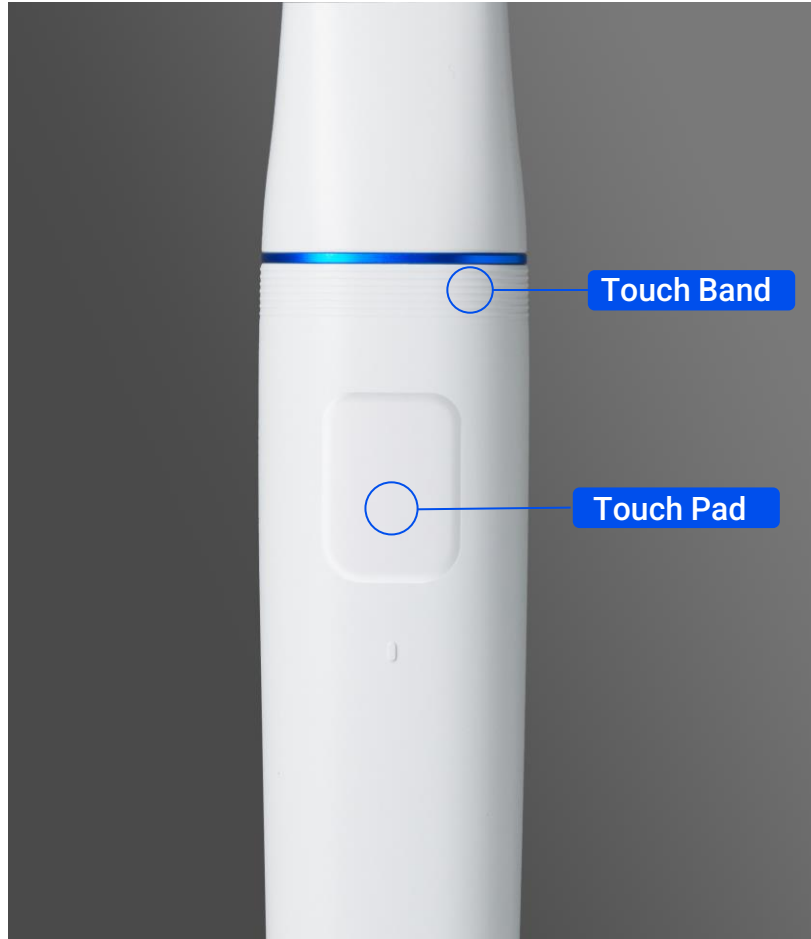

Level up your IOS experience with our **Touch Band & Pad** **MEDIT**

MEDIT i900

We've reimagined the scanning process with our innovative **Touch Band and Touch Pad**, allowing for an intuitive gesture-driven operation that eliminates the need for physical buttons.

This leap mirrors the transformative shift from button-based phones to smartphones, offering a similarly revolutionary experience. Prepare to navigate your scans with seamless precision and discover a smarter, more intuitive way to work.