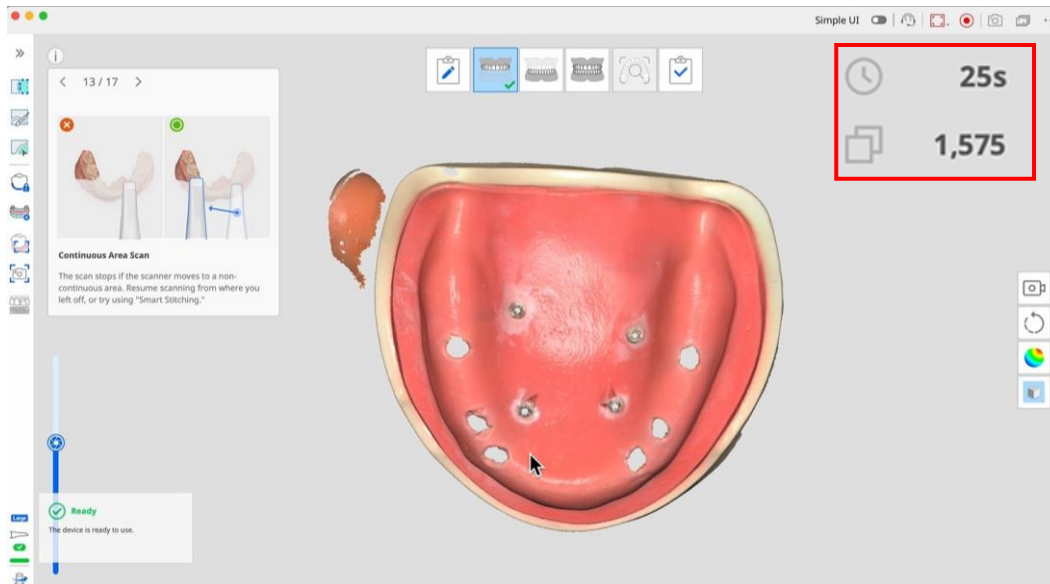

With the capability to scan in tighter and deeper spaces with remarkable accuracy, our scanner provides unparalleled performance, ensuring that every detail is captured with the utmost clarity.

# Enhanced FOV, Effortless Scan

MEDIT

Welcome to a world where comprehensive scans are effortless.

With our enhanced field of view (FOV), you can capture a wider area with minimal effort, ensuring speed and accuracy in every session.

**MEDIT i900**

18 x 15 mm (552 x 460 px)

Comparative Product

# Enhanced FOV, Effortless Scan

MEDIT

Embracing the larger scanning area, the i900 efficiently captures extensive data, reducing both scan time and data processing duration. Unlike other products that can experience data interruptions dependent on the scan path, the i900 operates smoothly and rapidly, even when scanning the most challenging edentulous models. It transcends conventional limitations, ensuring that every scan is a continuous, coherent process, and showcases the i900's exceptional performance.