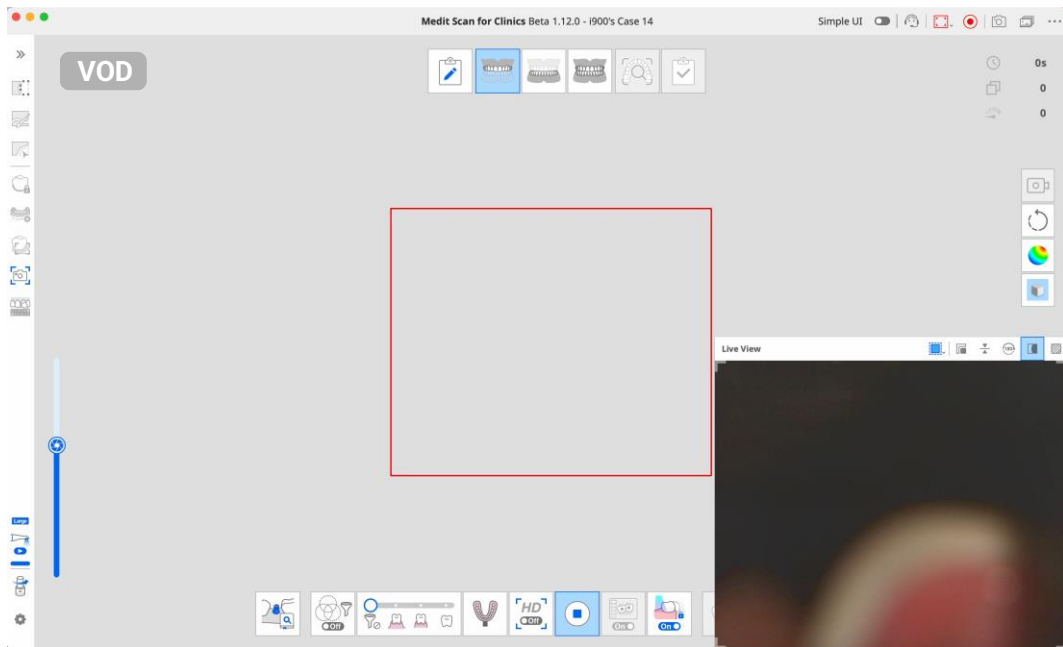

With the capability to scan in tighter and deeper spaces with remarkable accuracy, our scanner provides unparalleled performance, ensuring that every detail is captured with the utmost clarity.

# Enhanced FOV, Effortless Scan

MEDIT

Welcome to a world where comprehensive scans are effortless.

With our enhanced field of view (FOV), you can capture a wider area with minimal effort, ensuring speed and accuracy in every session.