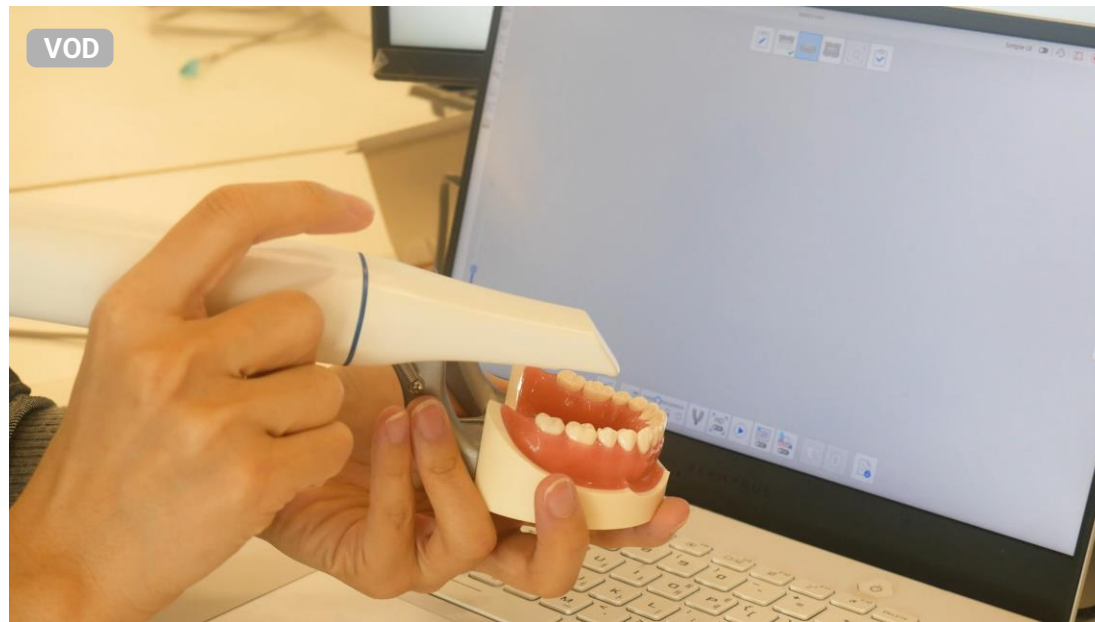

Level up your IOS experience with our Touch Band & Pad

MEDIT

As demonstrated in the video you're viewing, the i900 offers a new level of convenience with its button-free operation.

Double Tap

(Start Scanning / Stop Scanning)