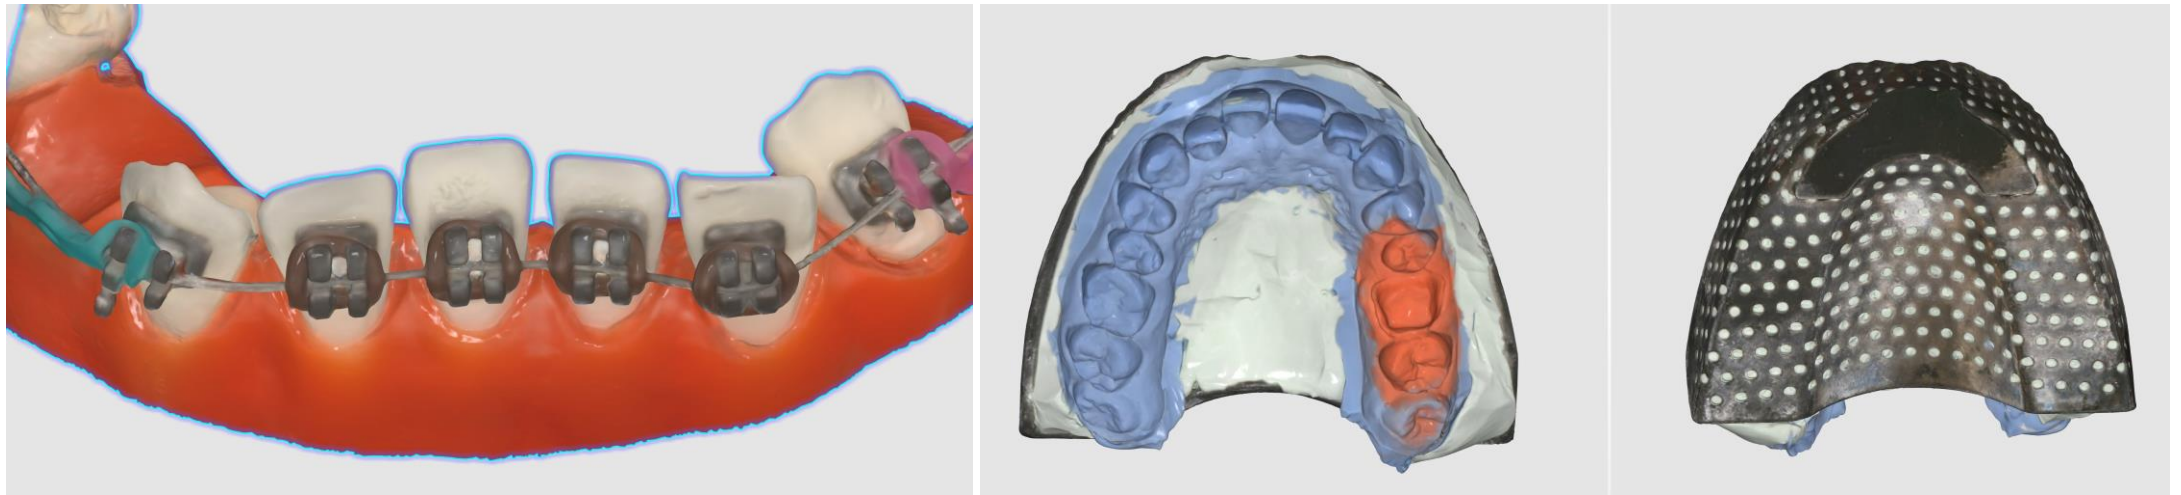

## Precision is at the heart of what we do.

At the core of the i900 is a revolutionary optical engine empowered by 10-bit imaging technology. It delivers images of unparalleled clarity and true-to-life colors, alongside a deeper scanning depth that ensures every detail is captured with ease.

With the capability to scan in tighter and deeper spaces with remarkable accuracy, our scanner provides unparalleled performance, ensuring that every detail is captured with the utmost clarity.