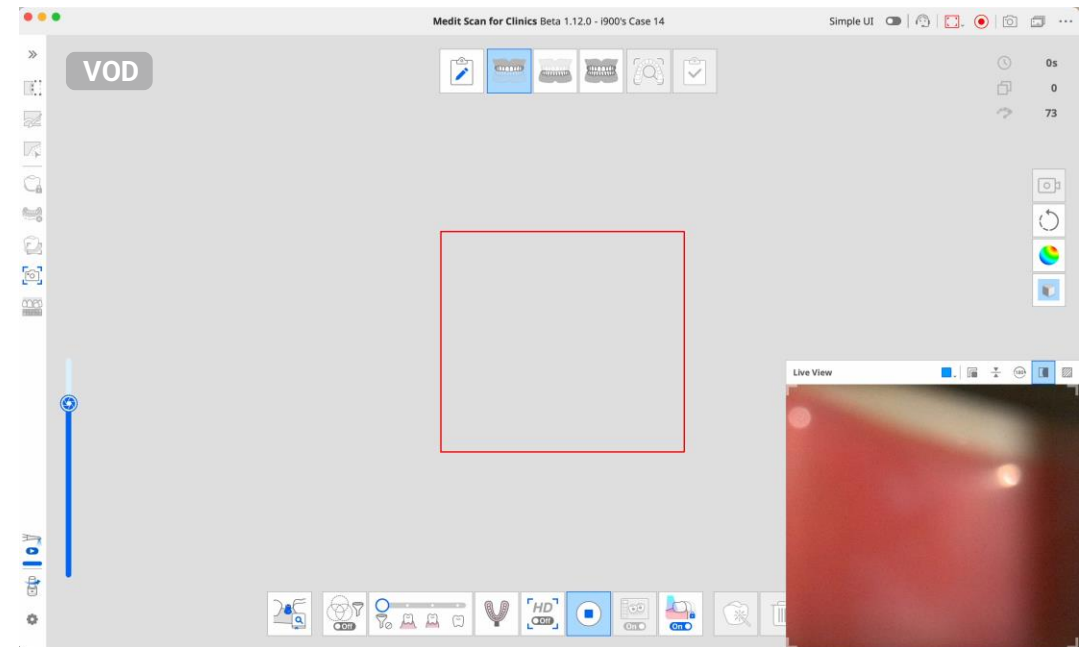

Comparative Product