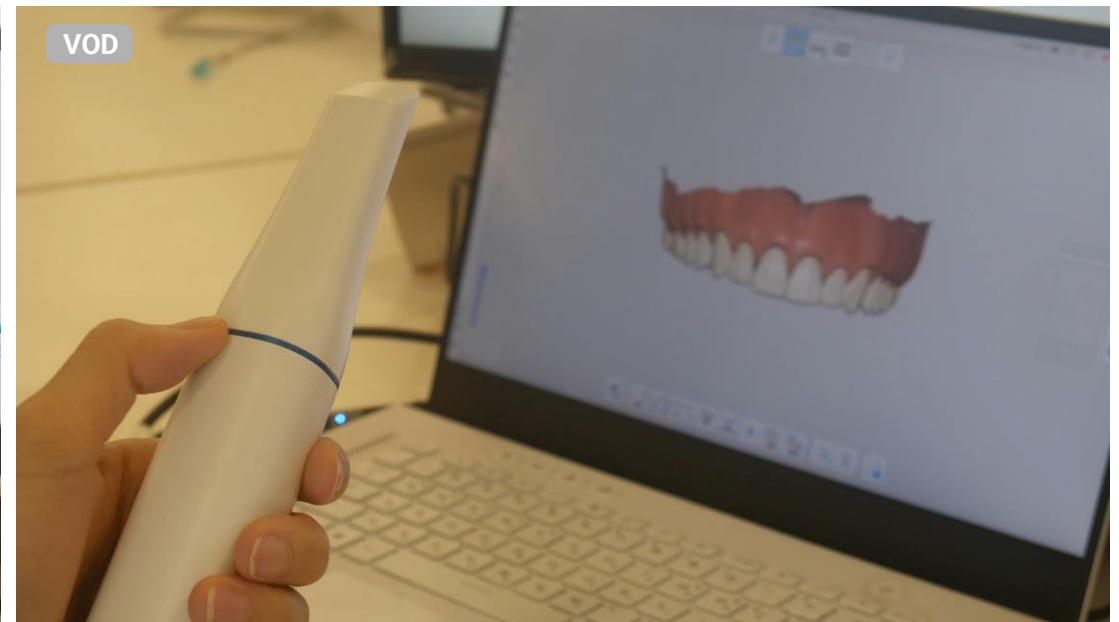

Swipe

(Previous Stage / Next Scanning)